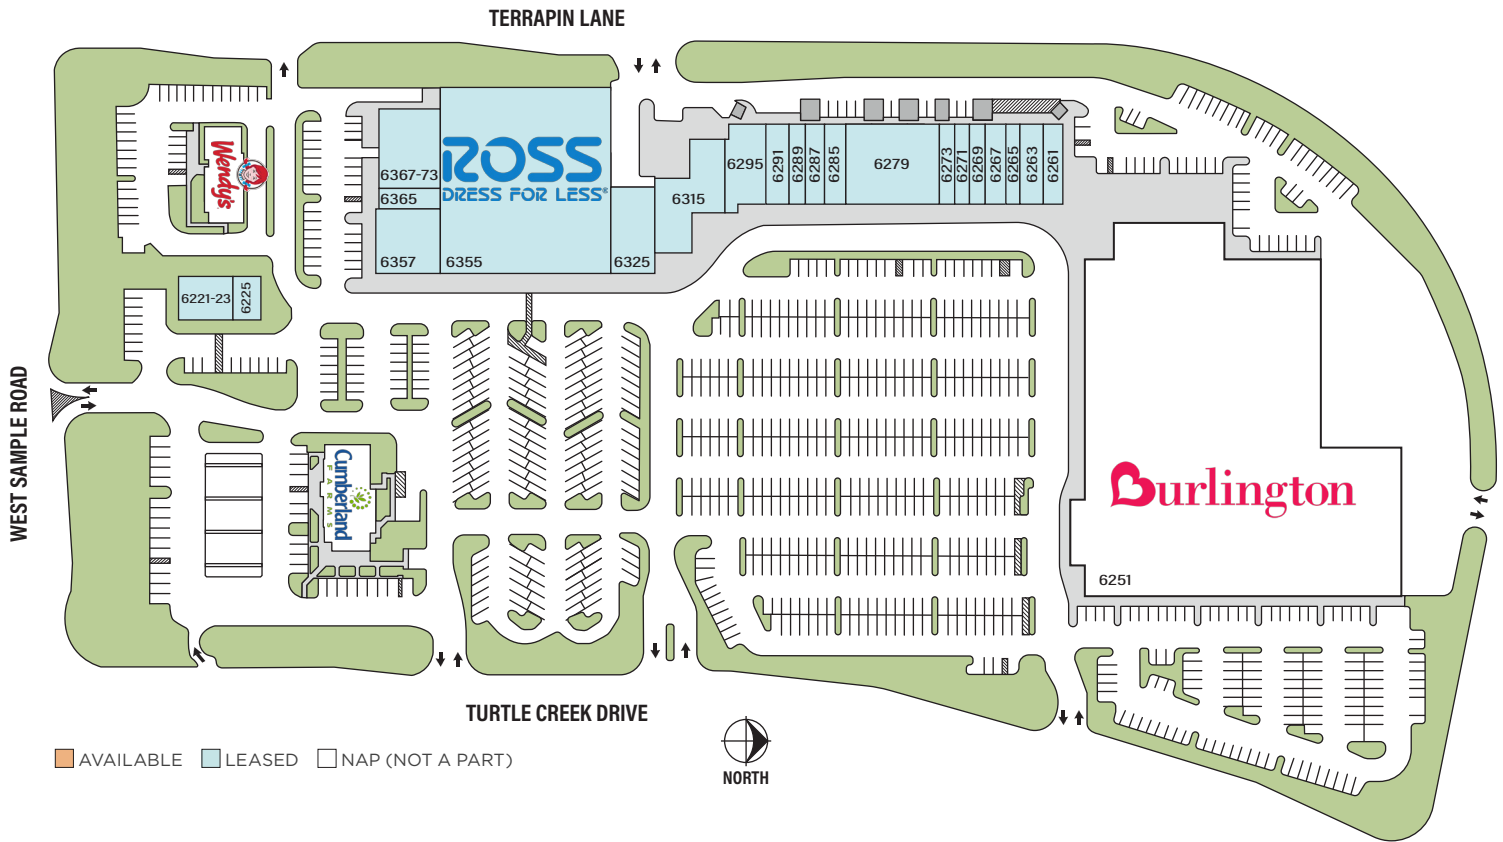

TURTLE RUN SHOPPES

6221-6373 W Sample Road | Coral Springs, FL 33067

Latitude: 26.27565 Longitude: -80.20730

FOR LEASE

FOR MORE INFORMATION

Lindsey Swart

Leasing Associate
954.513.8491
lswart@forefrontcre.com

Laura Briggie

Partner
561.212.1232
lbriggie@forefrontcre.com

PROPERTY FEATURES

GLA
179,000± sf

VPD
46,700 Cars Daily

Located on the NW corner of W Sample Road and Turtle Creek Drive, Turtle Run Shoppes is anchored by Ross Dress for Less. Co-tenants include Smoothie King, America's Best and Supercuts among others. The shopping center is surrounded by families and schools and densely populated, with more than 57,000 households and 143,000 people within a three-mile radius. The center enjoys a healthy daytime population of 130,000 within 3 miles, with major employers such as Northwest Regional Hospital and Medical Park, Seminole Casino Coconut Creek, JM Lexus and Al Hendrickson Toyota very close by.

TURTLE RUN SHOPPES

6221-6373 W Sample Road | Coral Springs, FL 33067

Latitude: 26.27565 Longitude: -80.20730

FOR LEASE

SPACE	TENANT	SF	SPACE	TENANT	SF	SPACE	TENANT	SF
6201	CUMBERLAND FARMS	N/A	6273	TOP TEN NAIL SALON	1,200	6355	ROSS DRESS FOR LESS	29,876
6221-23	LA BRASA GRILL	2,100	6279	MY SALON SUITE	6,974	6357	AMERICA'S BEST	4,000
6225	SMOOTHIE KING	1,400	6285	DANCE AT RDA	1,600	6365	SUPERCUTS	1,200
6251	BURLINGTON	N/A	6287	TOBU THAI AND SUSHI	1,600	6367-73	CYCLE GEAR	5,780
6261	MIMA'S CUBAN CAFÉ	1,200	6289	BOARD AND BRUSH	1,200	6375	WENDY'S	N/A
6263-65	MINISTERIO MANATIAL DE VIDA	3,200	6291	MOORE FIRE GRILL	2,000			
6267	CORAL SPRINGS FAMILY DENTISTRY	1,235	6295	US POSTAL SERVICE	3,200			
6269	CHIROCARE OF FLORIDA	1,565	6315	OXFORD ACADEMY PRE-SCHOOL	5,233			
6271	GOGI SALON	1,200	6325	THE SHED	3,560			