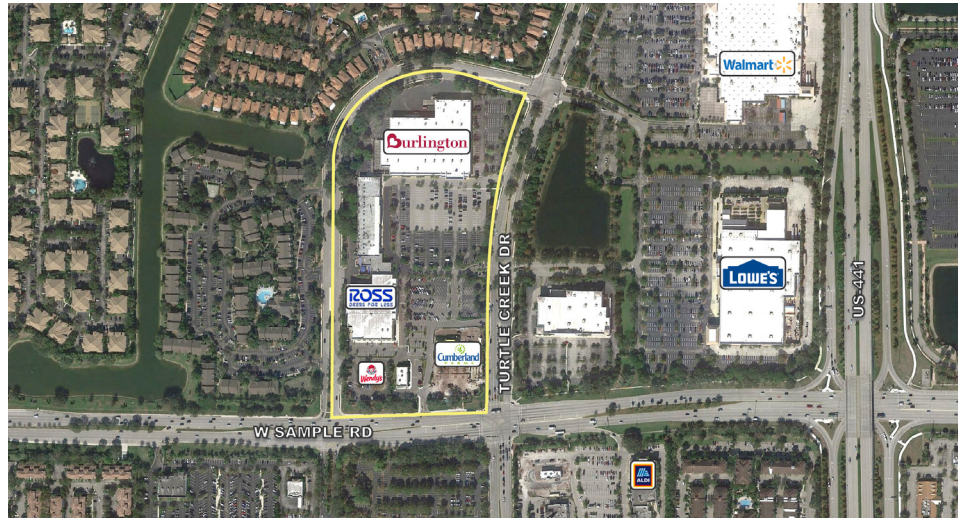

TURTLE RUN SHOPPES

6221-6373 W Sample Road | Coral Springs, FL 33067

Latitude: 26.27565 Longitude: -80.20730

FOR LEASE

FOR MORE INFORMATION

Lindsey Swart

Leasing Associate
954.513.8491
lswart@forefrontcre.com

Laura Briggie

Partner
561.212.1232
lbriggie@forefrontcre.com

PROPERTY FEATURES

GLA
179,000± sf

VPD
46,700 Cars Daily

Located on the NW corner of W Sample Road and Turtle Creek Drive, Turtle Run Shoppes is anchored by Ross Dress for Less. Co-tenants include Smoothie King, America's Best and Supercuts among others. The shopping center is surrounded by families and schools and densely populated, with more than 57,000 households and 143,000 people within a three-mile radius. The center enjoys a healthy daytime population of 130,000 within 3 miles, with major employers such as Northwest Regional Hospital and Medical Park, Seminole Casino Coconut Creek, JM Lexus and Al Hendrickson Toyota very close by.

TURTLE RUN SHOPPES

6221-6373 W Sample Road | Coral Springs, FL 33067

Latitude: 26.27565 Longitude: -80.20730

FOR LEASE

SPACE	TENANT	SF	SPACE	TENANT	SF	SPACE	TENANT	SF
6201	CUMBERLAND FARMS	N/A	6273	TOP TEN NAIL SALON	1,200	6355	ROSS DRESS FOR LESS	29,876
6221-23	LA BRASA GRILL	2,100	6279	MY SALON SUITE	6,974	6357	AMERICA'S BEST	4,000
6225	SMOOTHIE KING	1,400	6285	DANCE AT RDA	1,600	6365	SUPERCUTS	1,200
6251	BURLINGTON	N/A	6287	TOBU THAI AND SUSHI	1,600	6367-73	CYCLE GEAR	5,780
6261	MIMA'S CUBAN CAFÉ	1,200	6289	BOARD AND BRUSH	1,200	6375	WENDY'S	N/A
6263-65	MINISTERIO MANATIAL DE VIDA	3,200	6291	MOORE FIRE GRILL	2,000			
6267	CORAL SPRINGS FAMILY DENTISTRY	1,235	6295	US POSTAL SERVICE	3,200			
6269	CHIROCARE OF FLORIDA	1,565	6315	OXFORD ACADEMY PRE-SCHOOL	5,233			
6271	GOGI SALON	1,200	6325	THE SHED	3,560			